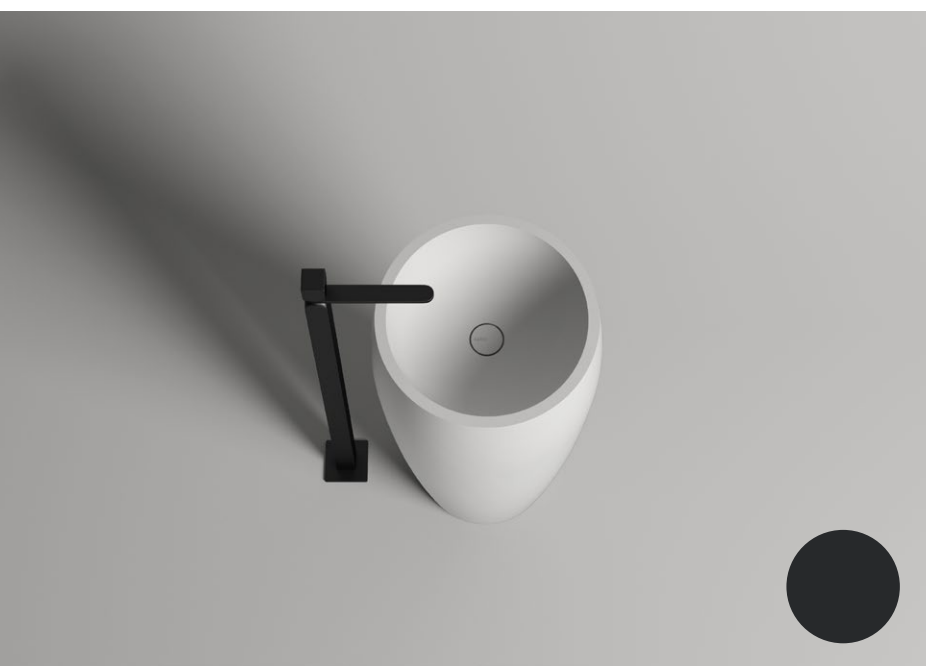

ARMONIA 03

РАКОВИНА НАПОЛЬНАЯ

Розничная цена **283 400** руб.

Специальная цена **226 800** руб.

Размеры: 470 x 470 x 900 мм

Материал: S-Stone матовая

Артикул: 130113SMN-3673039168

Цвет: RAL 9011 полностью

Тех. отверстие